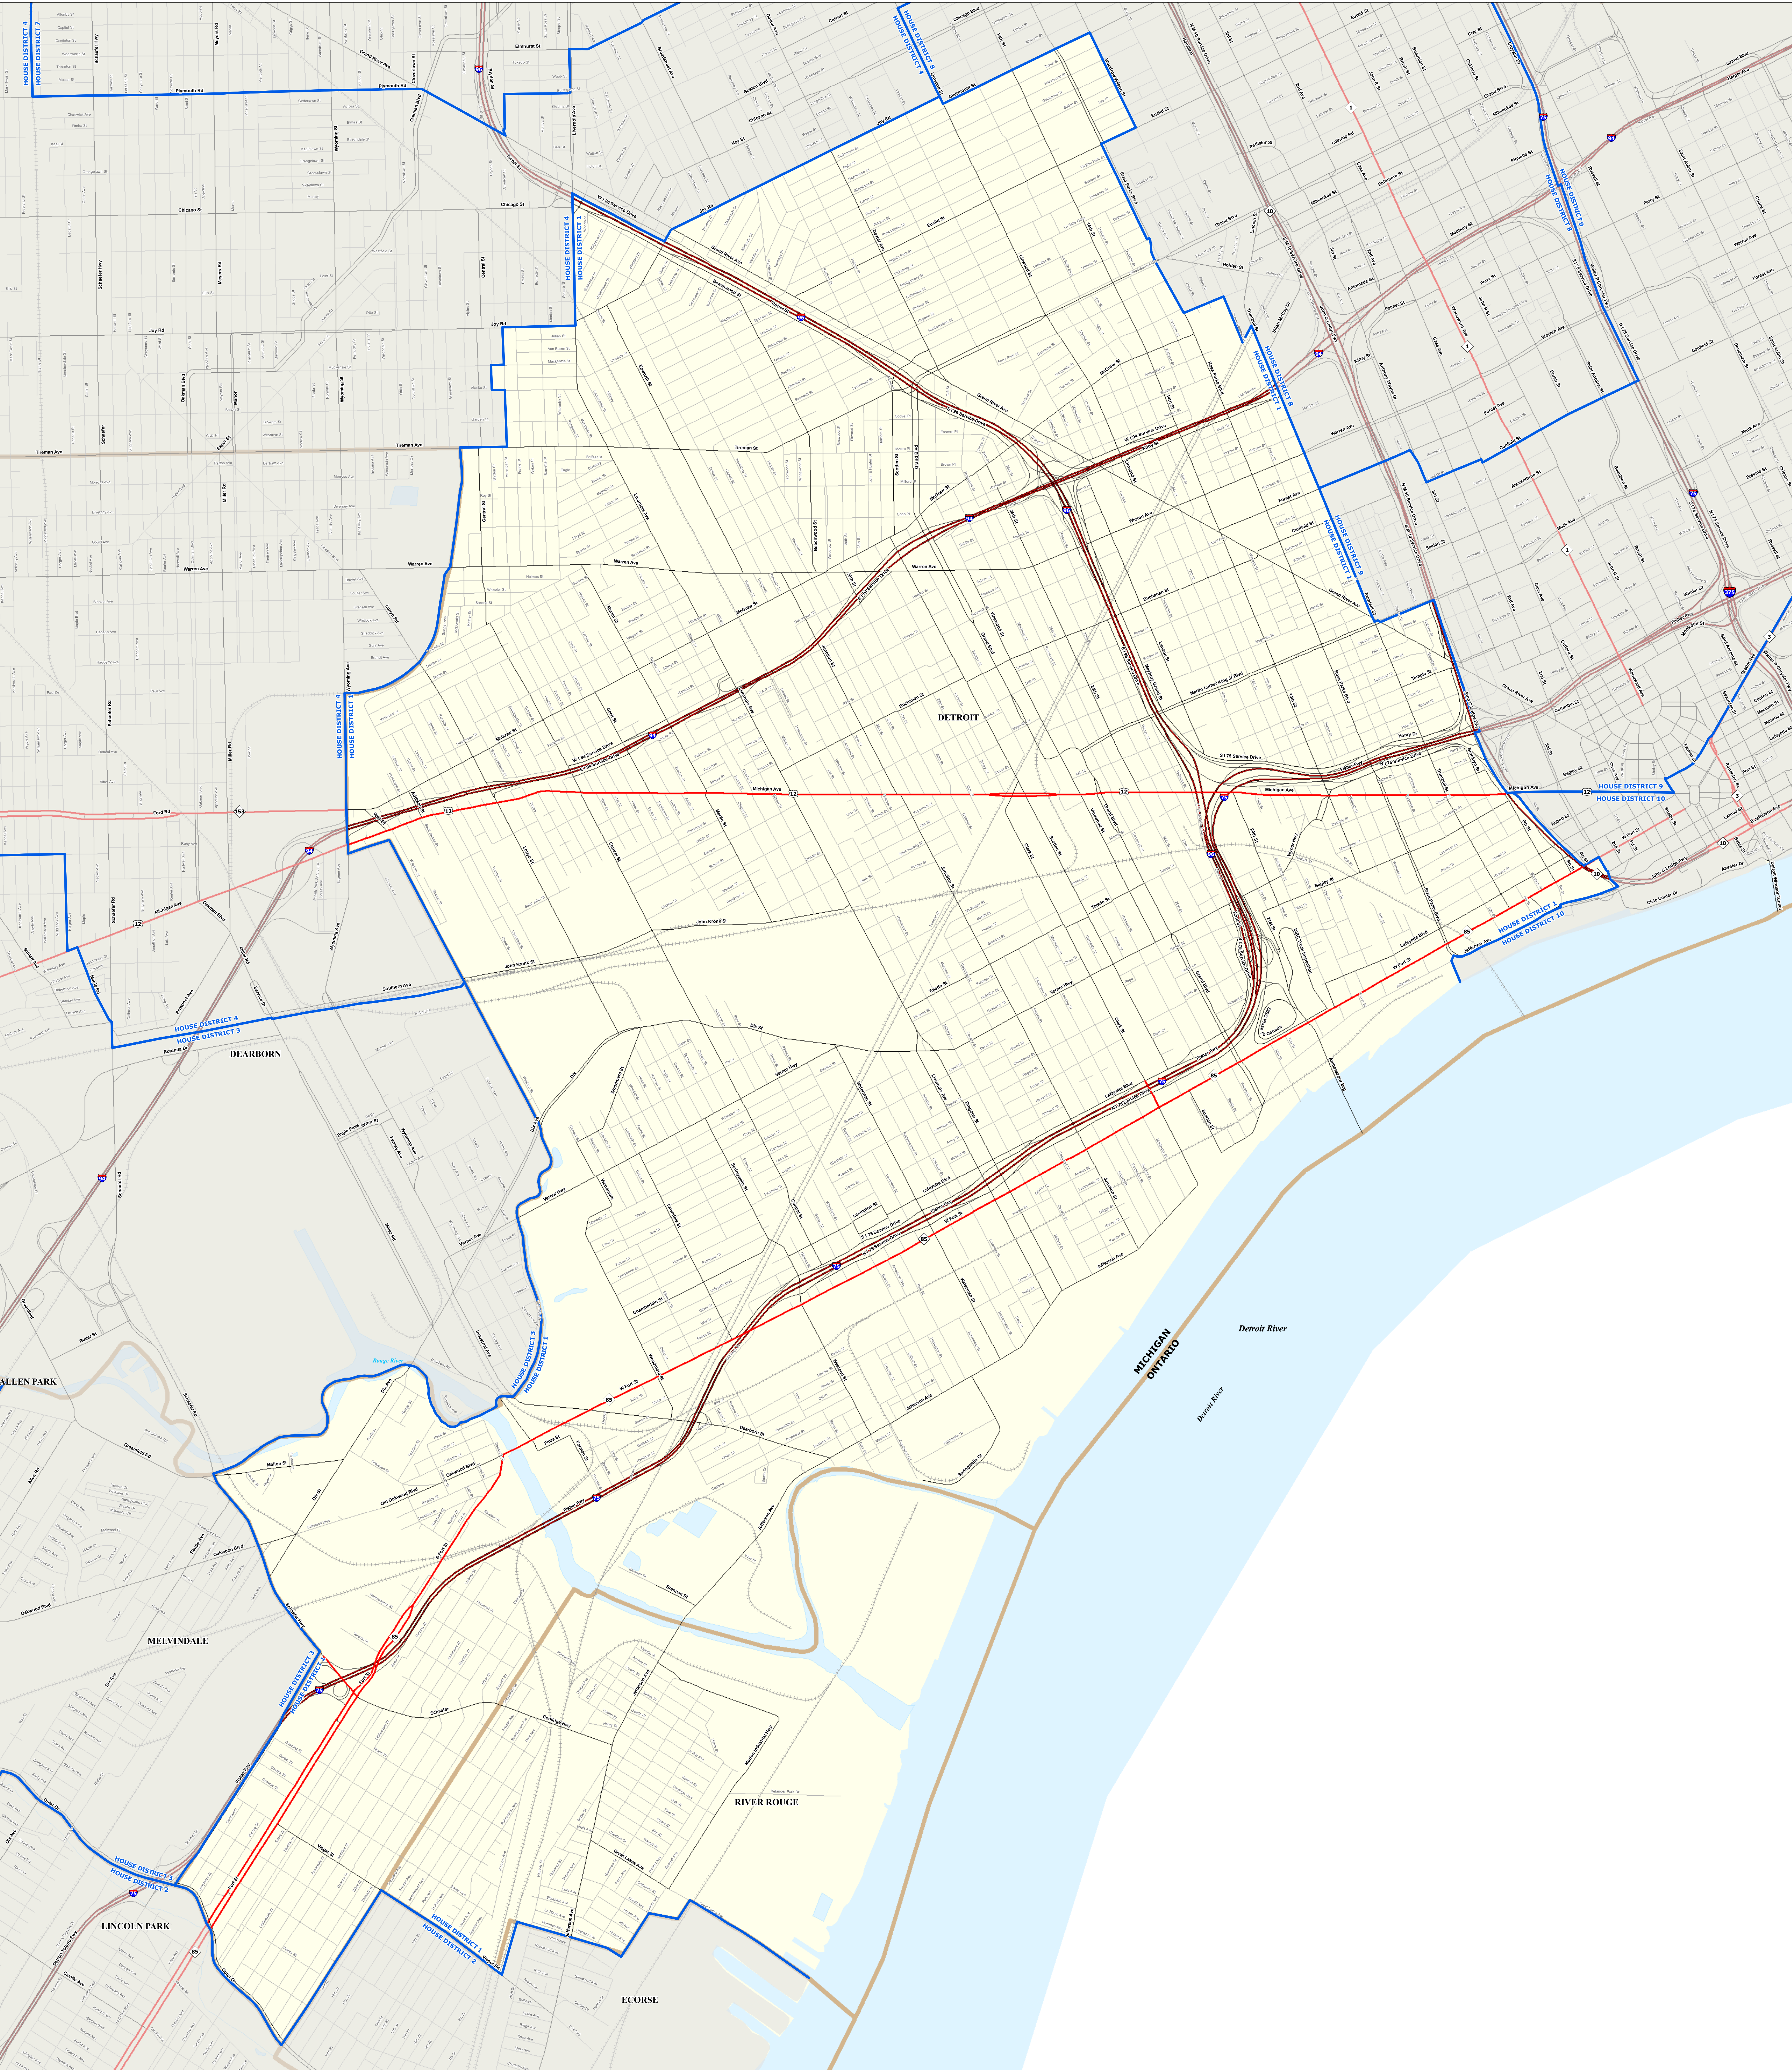

MICHIGAN STATE HOUSE DISTRICT 1

2021 Apportionment Plan

0 1 2 Miles

Legend			
House District	Township	Freeway	Railroad
City	County	Highway	Water Feature
Village	State	Primary Road	River, Stream, or Drain
Unincorporated Place	Local Road